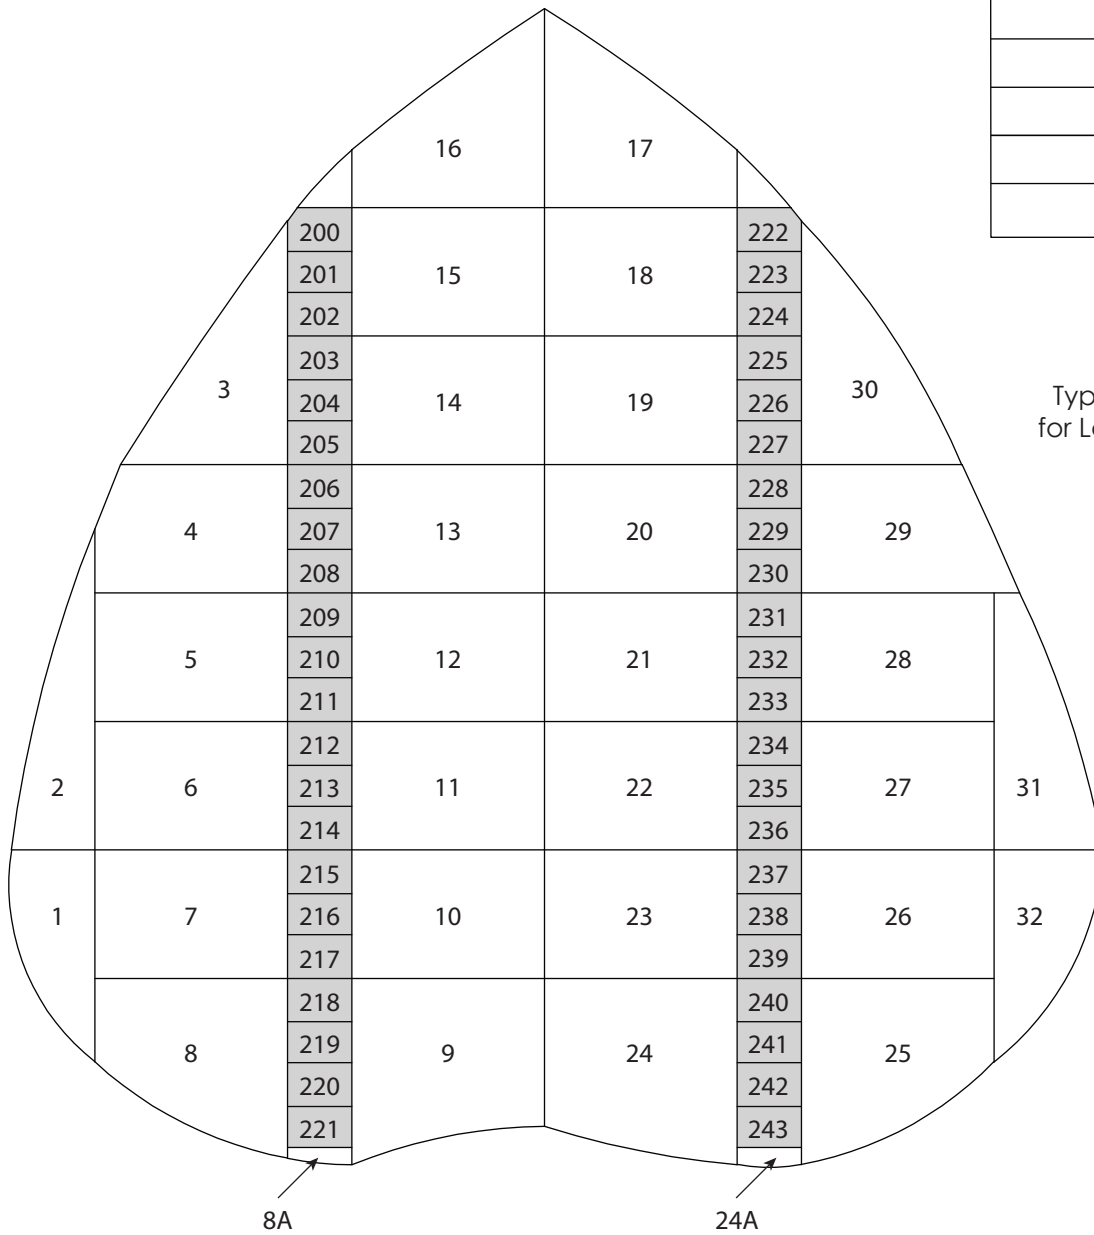

# SECTION B

Typical Lot Detail

Typical Lot Detail for Lots 8A and 24A

1350 North Military Avenue  
 Green Bay, WI 54303  
 920.494.5465 | mail@forthoward.net | www.forthoward.net