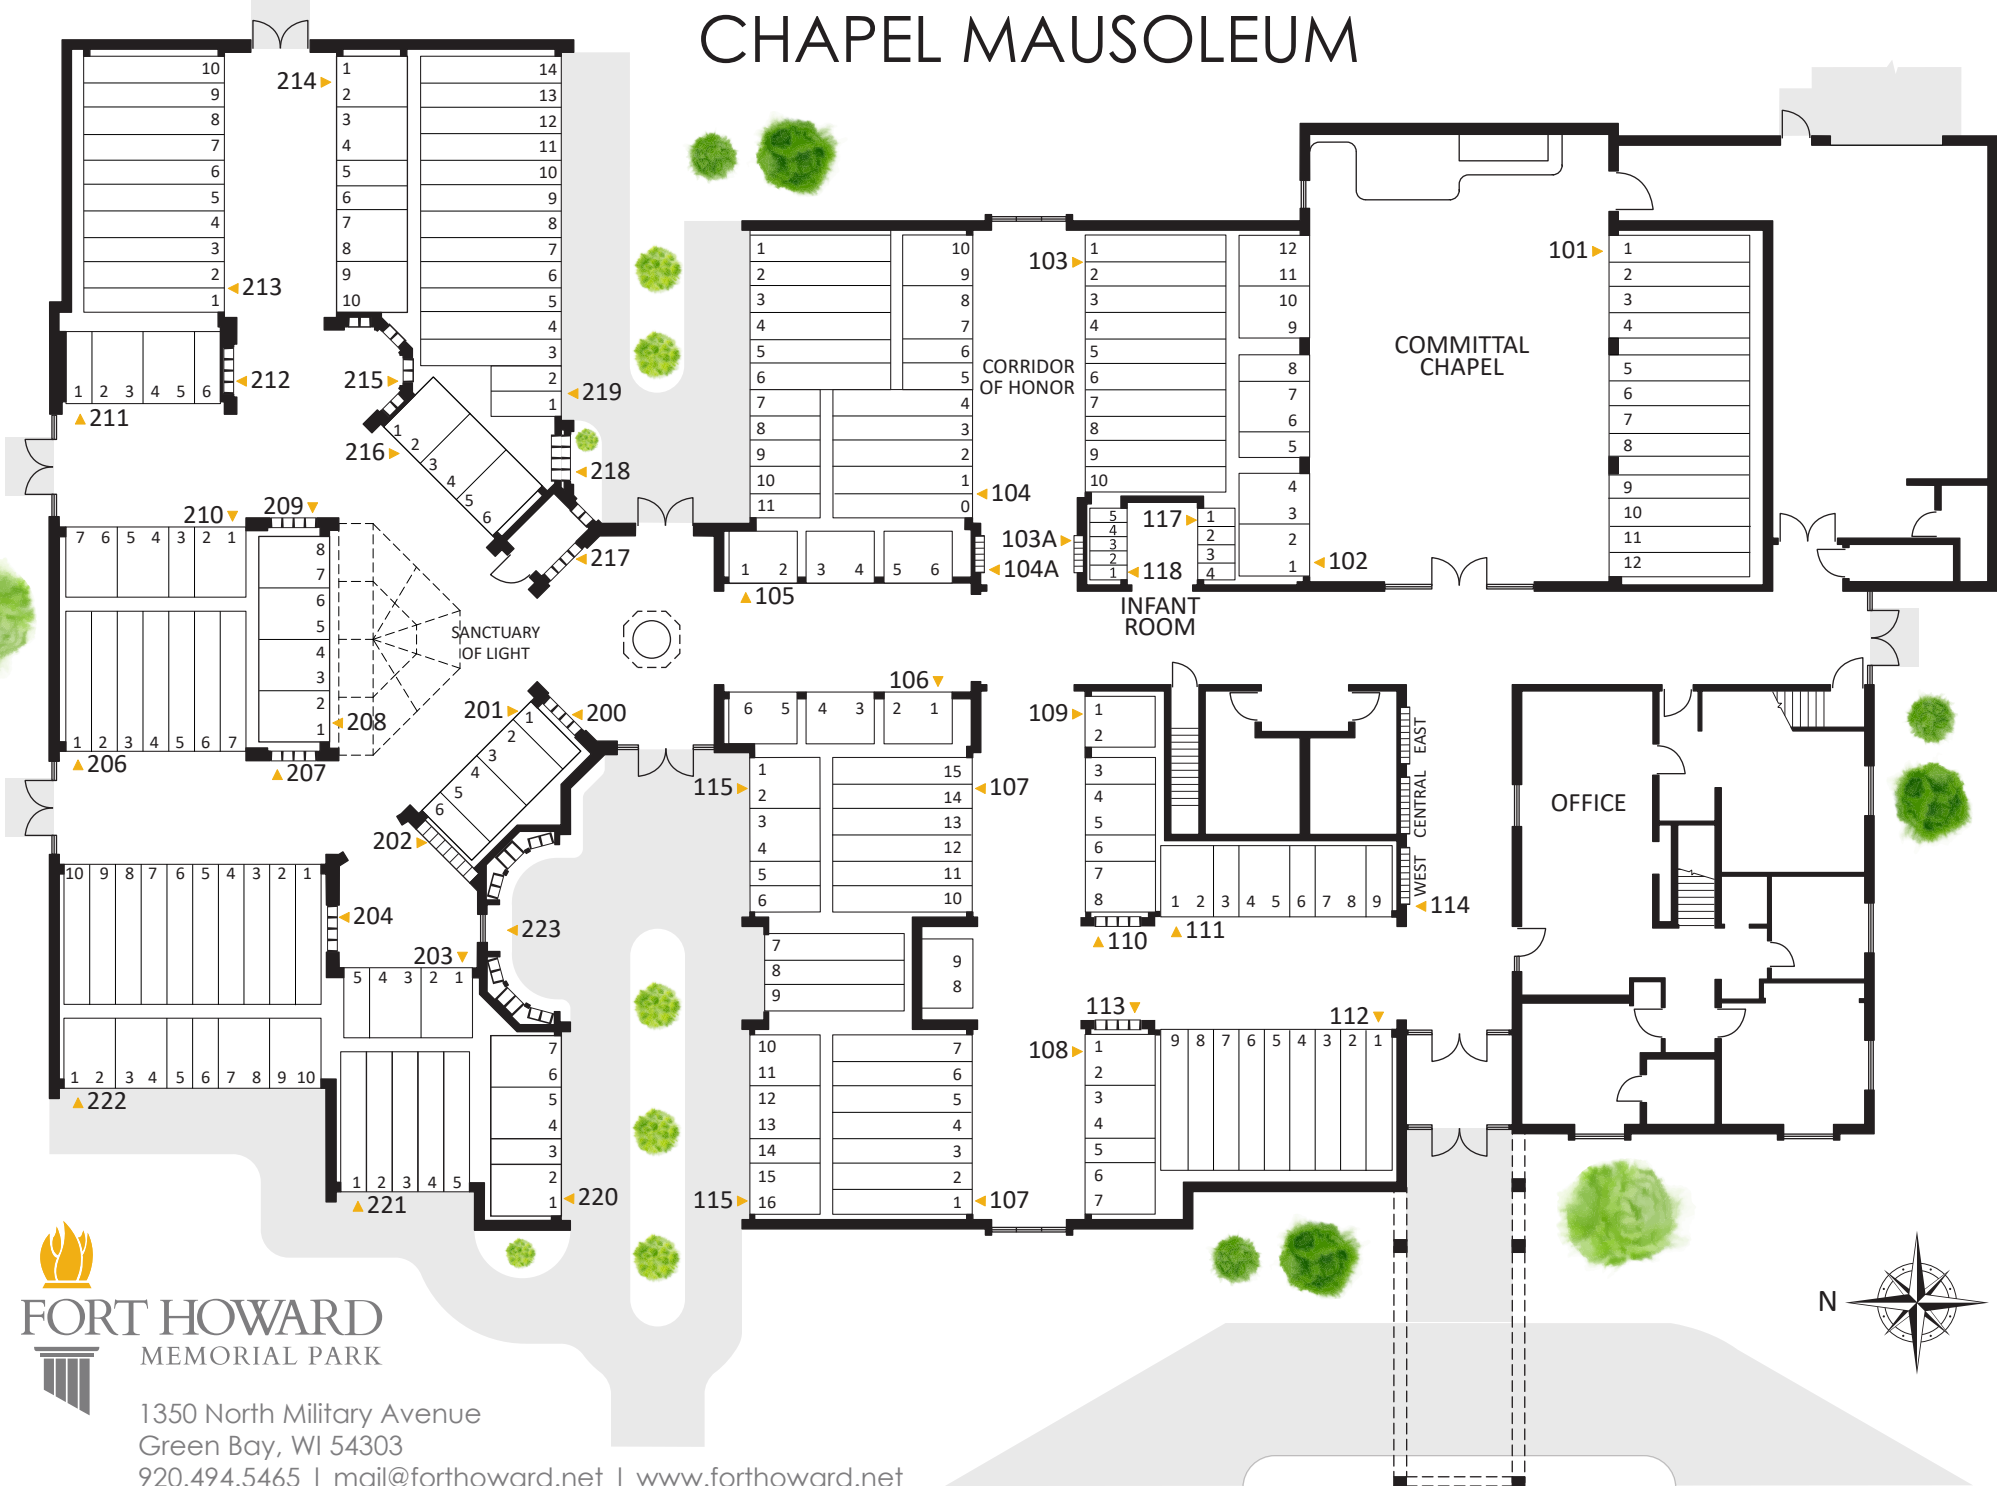

CHAPEL MAUSOLEUM

1350 North Military Avenue
Green Bay, WI 54303
920.494.5465 | mail@forthoward.net | www.forthoward.net