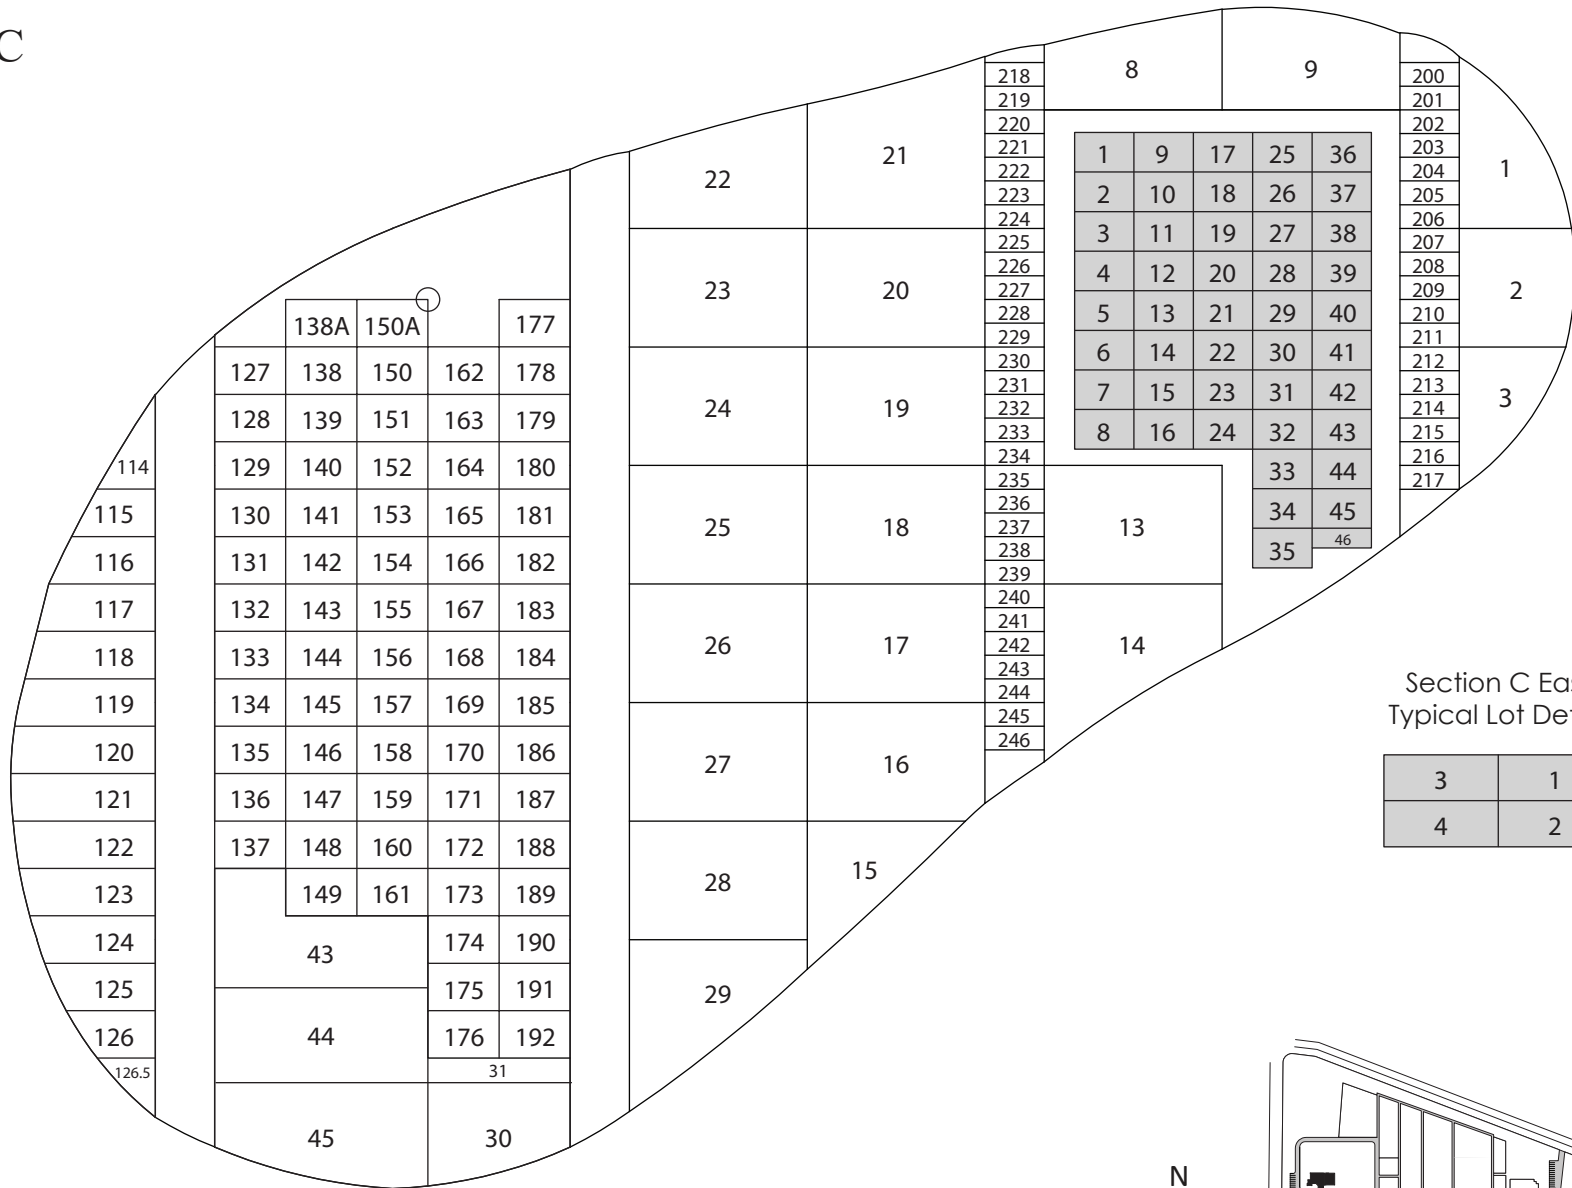

SECTION C

Section C East
Typical Lot Detail

3	1
4	2

FORT HOWARD
MEMORIAL PARK

1350 North Military Avenue
Green Bay, WI 54303

920.494.5465 | mail@forthoward.net | www.forthoward.net